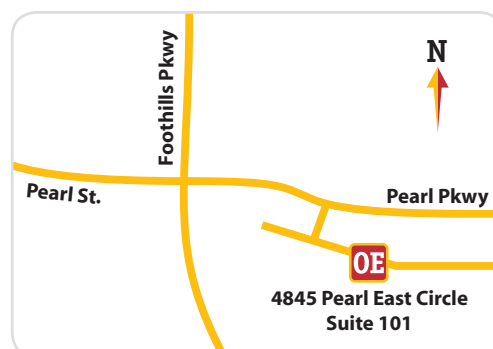

Boulder: Pearl Street

This business center is conveniently located off of Foothills Parkway on Pearl Street at **4845 Pearl East Circle, Suite 101, Boulder CO 80301** and is easily accessible from Denver and Highway 36. Located on a bus route, this facility is convenient to shopping and dining at the 29th Street Mall and the Pearl Street Mall.

BOULDER: PEARL STREET

4845 Pearl East Circle, Suite 101
Boulder, CO 80301

- Member Offices
- Conference and Training Rooms
- Public Areas and Break Rooms
- Drop-in Workstation