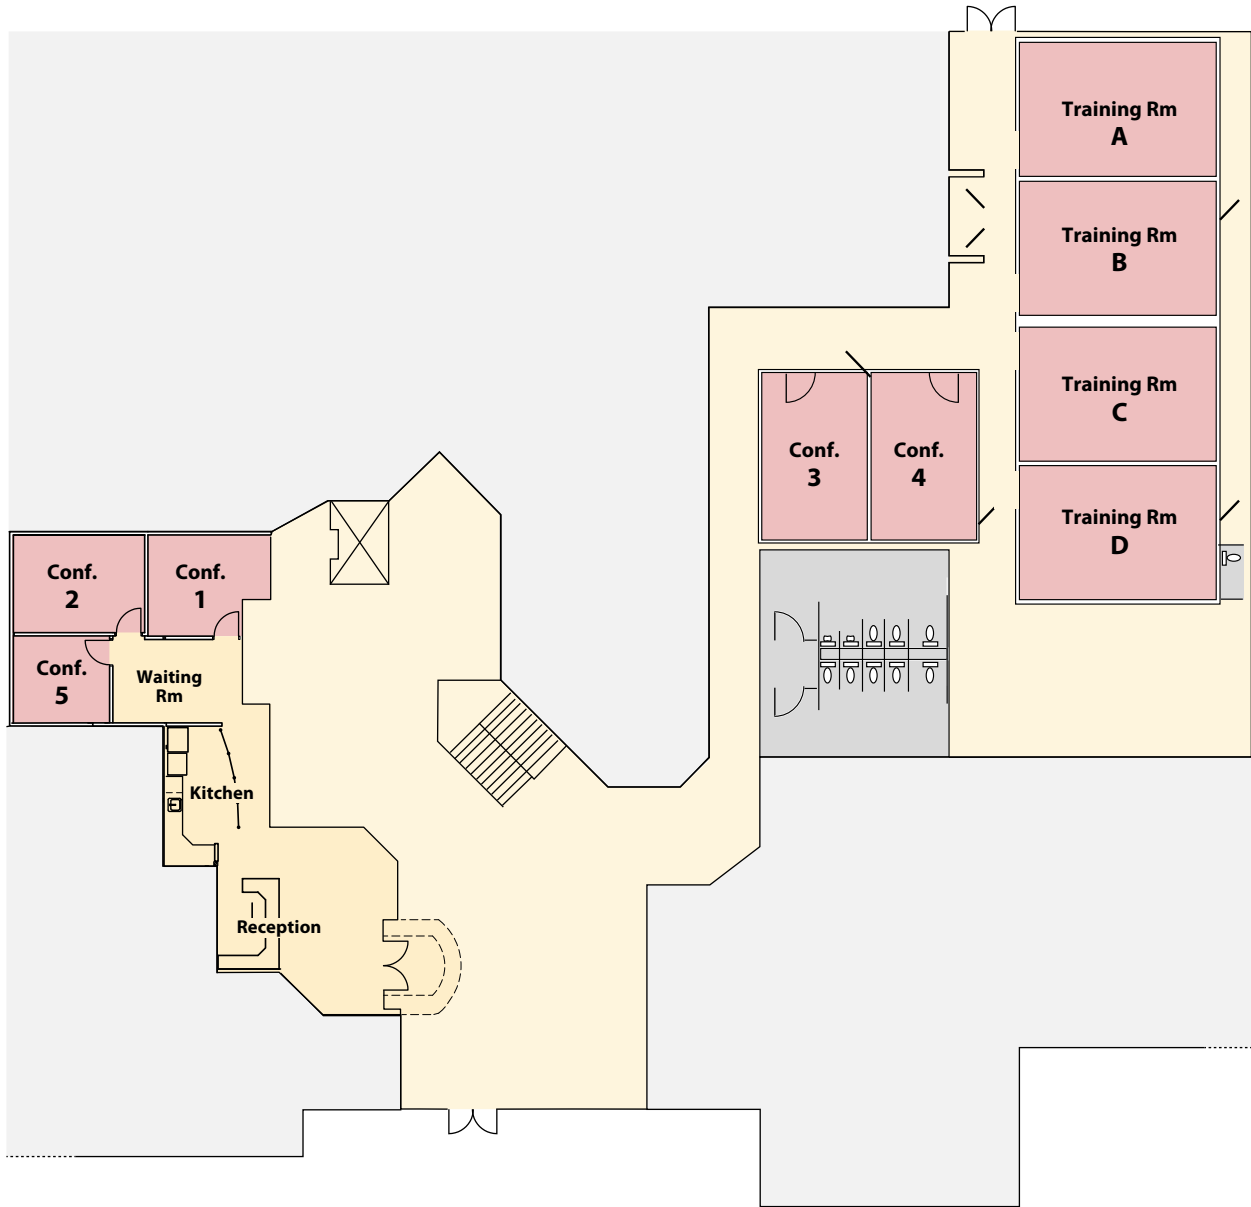

PARK MEADOWS / LONE TREE - First Floor

9233 Park Meadows Drive
Lone Tree, CO 80124

- Conference and Training Rooms
- Public Areas, Break and Storage
- Other

PARK MEADOWS / LONE TREE - Second Floor

9233 Park Meadows Drive
Lone Tree, CO 80124

- Conference and Training Rooms
- Public Areas, Break and Storage
- Member Offices
- Drop-in Workstations